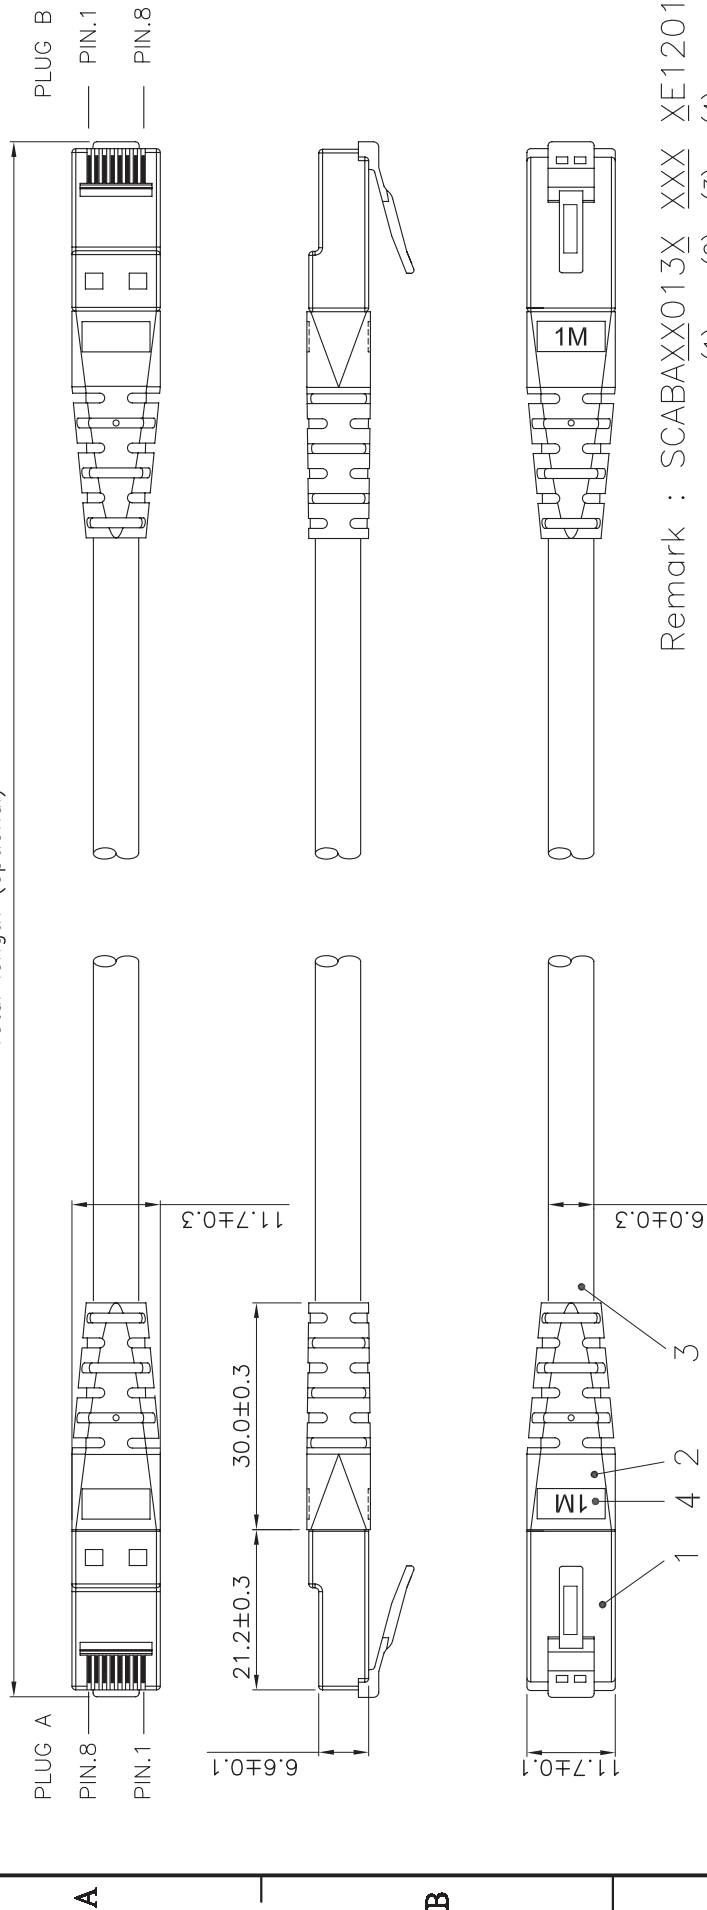

Datenblatt - Fiche technique - Data sheet

21.15.1564

ROLINE UTP-Patchkabel Kat.6, blau, 5,0 m

Cordon ROLINE Cat.6 UTP, bleu, 5,0 m

ROLINE UTP Patch Cord, Cat.6, blue, 5.0 m

Total length (optional)

Remark : SCABAXX013X XXX XE1201

- (1) XX : Jacket Color
 - 01=Black(RAL9011), 02=Gray(RAL7035), 03=Red(RAL3031)
 - 05=White(RAL9010), 06=Yellow(RAL1021), 07=Blue(RAL5015)
 - 08=Green(RAL6029), 09=Orange(RAL2003), 10=Purple(RAL4005)
 - 11=Pink(RAL4003)
- (2) X : Wiring
 - 1=T568A, 2=T568B, 3=T568A & T568B combination
- (3) XXX : Length
- (4) Length Unit : 1=cm, 2=meter, 3=feet.
 - (3)(4) : 0501=0.5meter(50cm), 0012=1meter, 0102=10meter
 - 0033=3feet, 0103=10feet

Specification :

- Material :
- 1. RJ45 Plug : (P/N : PU8850)
 - 1-1. Housing : Polycarbonate, UL 94V-2, Transparent color.
 - 1-2. Contact material : Phosphor Bronze with 50-60 micro-inch Nickel plated.
 - 1-3. Contact finished : Min. 50 micro-inch Gold plated.
- 2. Narrow PVC Molded.
- 3. Cable : UTP UnShielded and Twisted,
 - 4 pair Stranded wire UL material approved.
 - 24 AWG conductor and PVC jacket.
- 4. length mark(latch side) : 0.3M,0.5M,0.75M,1M,1.5M,2M,3M,5M,7M,7.5M, 10M,15M,20M,25M,30M.
- 5. Print : roline UTP PATCH CABLE 24AWG 4PR EIA/TIA-568B.2-1
CAT.6 XXXXXXX-X

DRAWING		17.MAR.2009		Connie	
CHECK		17.MAR.2009		KLi	
APPROVAL		17.MAR.2009		Yty	
SCALE		1/1 (A4)	UNIT	mm	
DRAWING NO.		21.15.XXXX(SAT)		ITEM NO.: 21.15.XXXX	
DRAWING CLASSIFICATION		SHEET		1 OF 1	
DRAWING CLASSIFICATION		SHEET		1 OF 1	